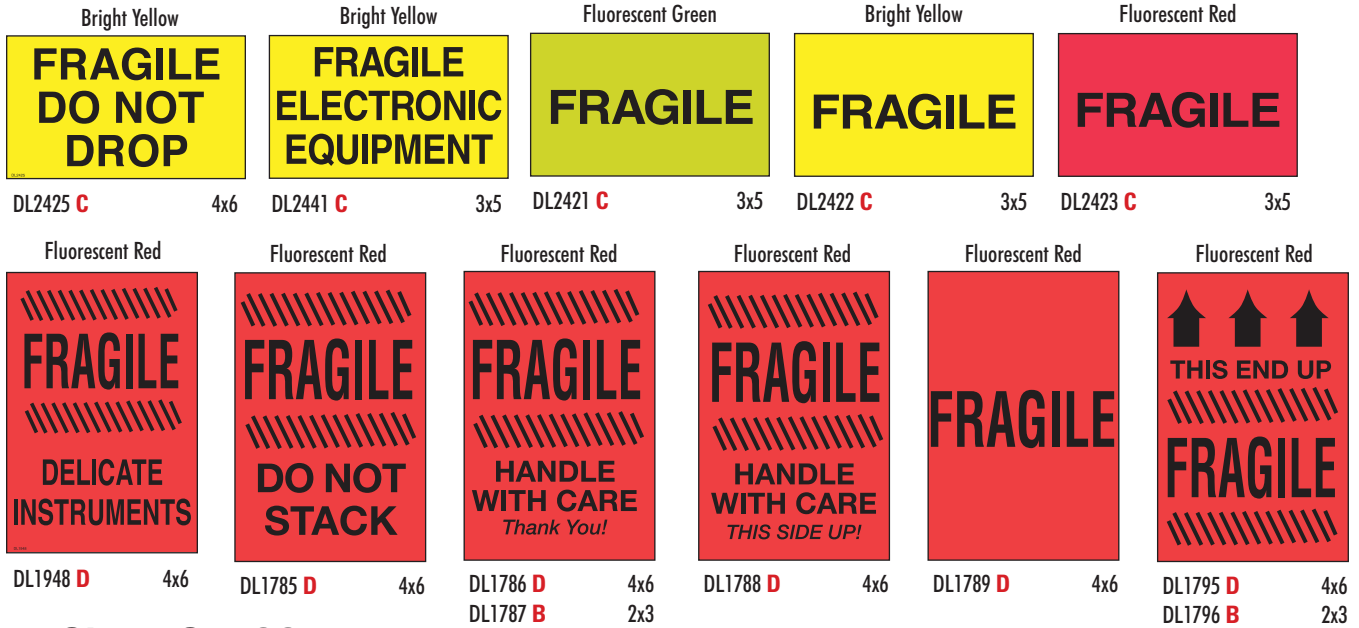

FRAGILE LABELS

FRAGILE - GLASS