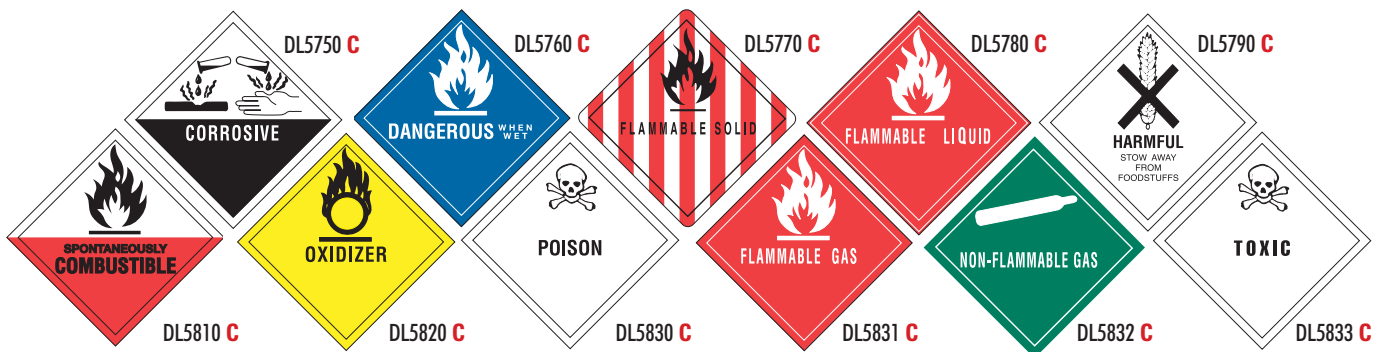

SUBSIDIARY RISK - 4" x 4"