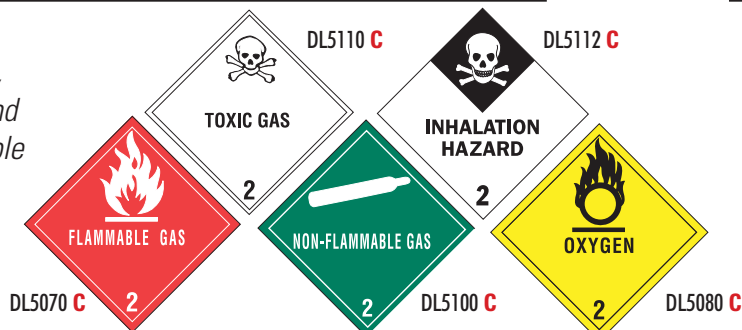

HAZARD - CLASS 2

4" x 4"
GASES: Toxic,
Flammable and
Non-Flammable