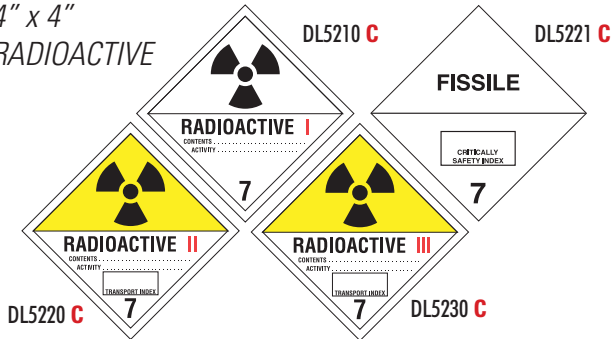

4" x 4"
OXIDIZER AND
ORGANIC
PEROXIDE

HAZARD - CLASS 6

4" x 4"
POISONOUS AND
INFECTIOUS
SUBSTANCES

**INHALATION
HAZARD**

DL5202 B 50mm x 21mm

HAZARD - CLASS 7

4" x 4"
RADIOACTIVE

HAZARD - CLASS 8